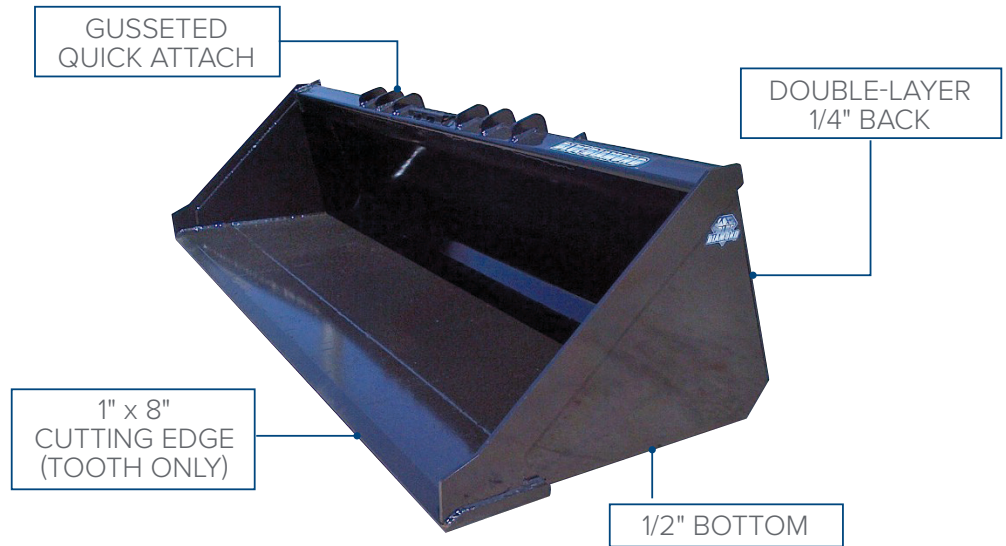

LOW PROFILE - SEVERE DUTY BUCKET

The Blue Diamond® Severe Duty Bucket is among the heaviest duty skid steer buckets on the market. It is available in 72", 78", or 84" widths and low profile or high capacity. It is constructed from heavy gauge steel consisting of a 1/2" bottom, double-layer 1/4" back, and a 1" x 8" cutting blade.

SMOOTH BUCKET

TOOTH BUCKET

FEATURES INCLUDE

- Low profile: 20" tall, 29" deep
- Long bottom: 20" tall, 35" deep
- High capacity: 26" tall, 37" deep
- Smooth model includes bolt-on edge
- 1" cutting edge (tooth only)
- 1/2" floor
- Double layer back