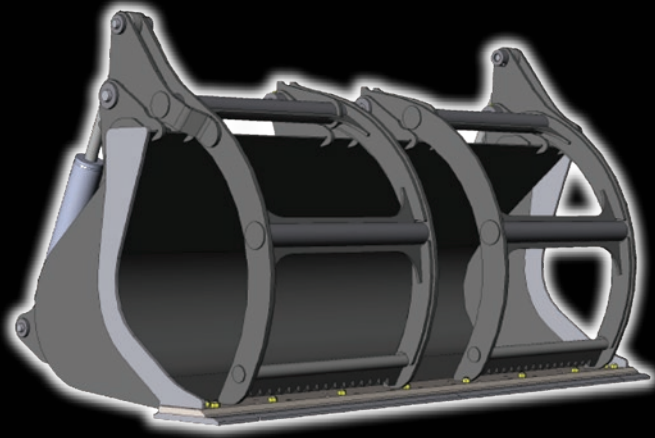

Heavy Construction **ATTACHMENTS**

GEM

GB/GR

GRAPPLE BUCKET/ GRAPPLE RAKE

GRAPPLE BUCKET

GRAPPLE RAKE

- Ideal for Transfer site sorting and truck loading debris.
- Loading demolition debris, and roadside clean up such as downed trees and construction materials.
- Grapple Loader Buckets profiled in Full, Half-cutaway or Full-cut away to meet customer specs and job application.
- 3rd function hydraulic hose kit required.
- Optional sidebars available.
- Drilled to accept OEM Edges.

Available in Quick Coupler and Pin-On Style Mounting.